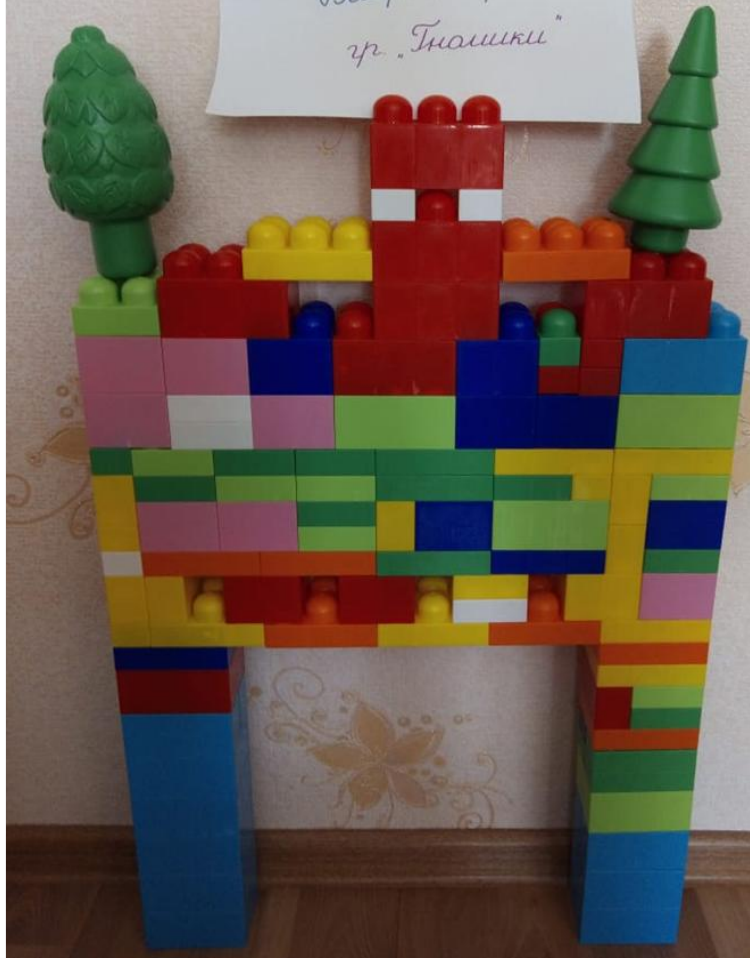

КОНСТРУИРУЕМ ДОМА

Воспитанники
средней группы
«Гномики»

Трицифральная арка
Васурьев Артём
гр. "Тюшники"

Супер поезд
Васурьев Артём
гр. "Тюшники"

ЖК. МАЛЕВИЧ
Перминова Василиса
гр. "Гномики"

**«Музей»
Оля Костюченко**

На перекрестке

Власенко Никита гр. "Гномики"

The image shows four LEGO-based ice cream toys on a brown surface. From left to right: 1. A soft-serve ice cream cone with a white swirl on top, a yellow and white base, and a brown wafer cone. 2. A tall, rectangular ice cream bar with a red top, followed by layers of blue, light green, yellow, green, pink, and purple, on a tan base. 3. A multi-layered ice cream cone with a brown wafer cone, a purple base, a blue and green layer, a pink layer, a light green layer, and a pink flower-shaped top. 4. A fruit-topped ice cream cone with a brown wafer cone, an orange and yellow base, an orange ring, and a cluster of blue grapes on top.